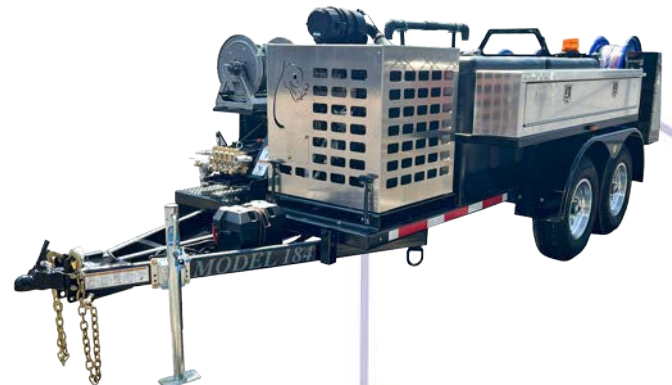

MONGOOSE JETTERS

MODEL 184

BEST PRODUCTS, BEST LOCAL SUPPORT

MONGOOSE 184 Series

Sewer Equipment's Mongoose Jetters Model 184 Series is one of this brand's best selling units. With reliable features such as the Mongoose Run Dry Pump at 18 gpm @ 4000 psi, tubular steel frame, corrosion resistant pre-painted sub assemblies, state of the art controls, strong hose reel and high quality diesel engine, this machine will return more on your investment than anything in its class.

Model 184-HD

Model:	184-HD and 184XL-HD
Tank Capacity:	300-600 Gallons
Pump:	18 GPM @ 4,000 PSI
Engine:	Minimum 49 hp Tier IV Turbo Diesel Engine
Hose Reel:	1/2" Hose, 600' Capacity *1000' Capacity and Dual Reel Options Available
Axle:	7000# (single), 9,900# (dual)
Features:	Plunger Run Dry Pump, Nema 4 Control Box, Towable with Water, Available with Wireless Remote
Applications:	Drain Cleaning, Main Lines up to 12", Remote Access Locations, Commercial Lines, Industrial Lines and More

Model 184XL-HD

TRUCKS AND TRAILERS

Model 184-HD-VR

Model 184-HD-ETK

Model:	184-HD-ETKS, 184-HD-ETK, 184XL-HD-ETK, 184-HD-VR
Tank Capacity:	300-600 Gallons *Capacity may be limited by truck model
Pump:	18 GPM @ 4,000 PSI
Engine:	Minimum 49 hp Tier IV Turbo Diesel Engine
Hose Reel:	1/2" Hose, 600' Capacity *1000' Capacity and Dual Reel Options Available
Chassis Spec:	Contact your representative for more information
Features:	Plunger Run Dry Pump, Nema 4 Control Box, Available with Wireless Remote
Applications:	Drain Cleaning, Main Lines up to 12", Remote Access Locations, Commercial Lines, Industrial Lines and More