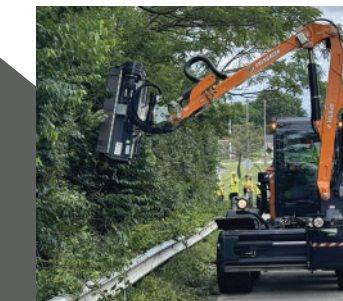

Street & Highway

Street Sweepers

Leaf Machines

Asphalt Patchers

Traffic Safety Signs

Global® M3 Street Sweeper

Multihog® CV350

Bucher Municipal V65

Sewer Equipment® 900 Eco

800 Jetter Truck with Easement Machine

RamVac HX-12 Hydro Excavator

Hydro-Spade 600 Gallon Trailer

Camera Inspection Systems

- Custom Camera Vehicles
- Mainline, Lateral and Manhole Inspection Systems
- Pan & Tilt Cameras
- Portable Systems
- Locators
- Large Truck Mounted Systems
- Hardware and Software Support

Vegetation

- Remote-Controlled Slope Mowers
- Remote-Controlled Tool Carriers
- Land Clearing Equipment
- Professional Boom Attachment

Service Truck

Grapple Truck

Snow Plow Truck with Dump Body

Multihog® MXC130 with Snowplow and Brine Sprayer