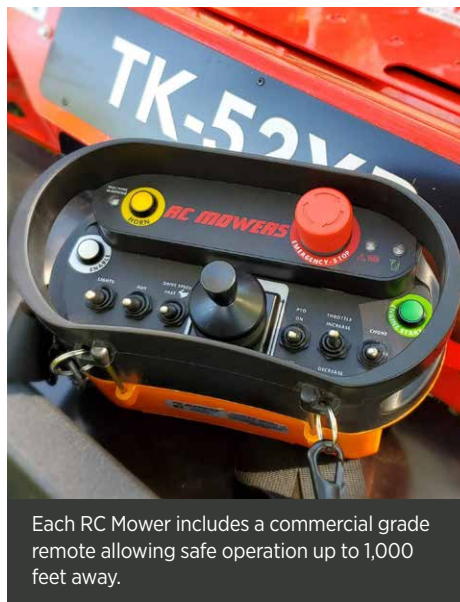

- Low center of gravity and wide base allow for safely mowing slopes up to 50°
- Extremely low ground pressure ideal for soft, wet terrain
- Remote-control connectivity up to a range of 1,000 feet
- No special operator certification
- 20-hour run time
- 30-day money back guarantee
- 72-hour parts shipping guarantee

- 1 Emergency Stop
- 2 Extended Front Bumper
- 3 Thrown Object Chain Guards
- 4 Active LED 360-degree Strobe Light
- 5 Optional Front and Rear LED Driving Lights

Muffler Heat Shield
Not Shown

Safety Alert Horn
Not Shown

Roll-over Auto Shut Off Sensor
Not Shown

The remote can be conveniently stored within the deck of the mower.

The mower can cut up to 50 degree grades and includes an emergency shutoff for improved worker safety.

Each RC Mower includes a commercial grade remote allowing safe operation up to 1,000 feet away.

Remote Safety

- ANSI and FCC compliant
- Emergency shutdown button
- Idle time auto shutdown
- Audible alerts: Excessive angle and low oil pressure
- Auto maximum distance shutdown
- Inertia tilt & drop sensor auto shutdown
- Electronic safety interlock