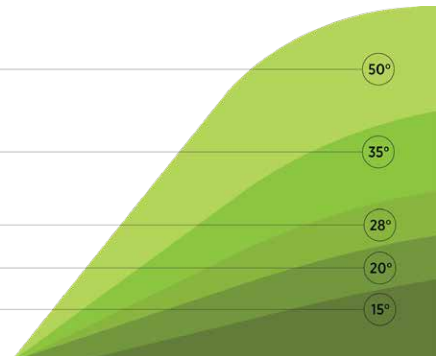

RC Mower remote-controlled, commercial grade mowers safely manage difficult terrain and steep embankments **preventing rollover risk** and **increasing safety and compliance** with OSHA regulations. Proudly made in the USA.

- Low center of gravity and wide base allow for safely mowing slopes up to 50°
- Extremely low ground pressure ideal for soft, wet terrain
- Remote-control connectivity up to a range of 1,000 feet
- No special operator certification
- 20-hour run time
- 30-day money back guarantee
- 72-hour parts shipping guarantee

RC MOWERS
TK Track Models

RC MOWERS
Wheeled Models

Specialty Slope Mowers

Weighted Tractor

Conventional Zero Turns